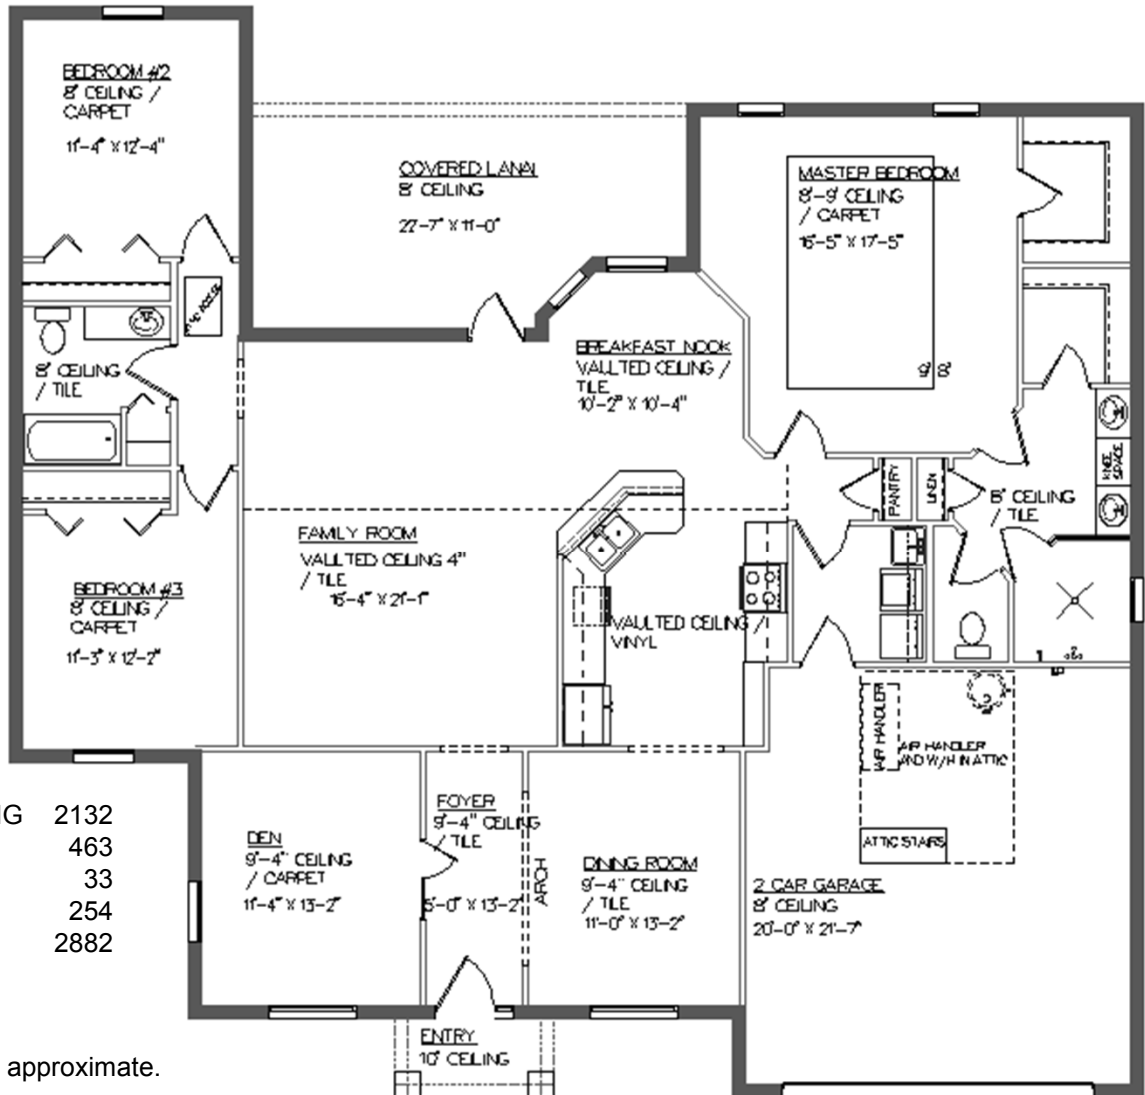

CLASSIC

CUSTOM HOMES INC.

"2132" MODEL

MAIN LIVING	2132
GARAGE	463
ENTRY	33
LANAI	254
TOTAL	2882

Room sizes are approximate.