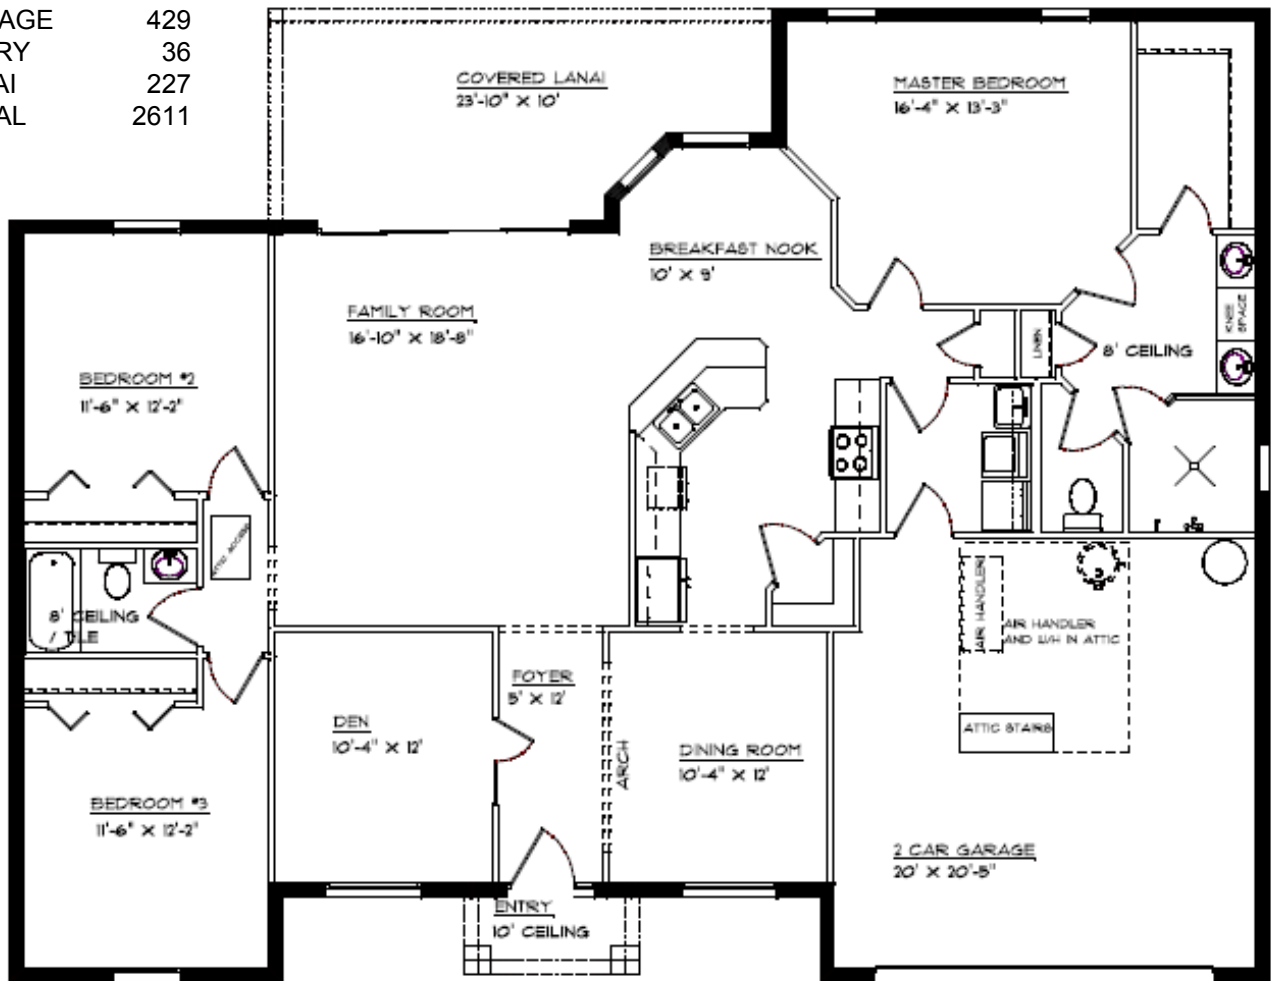

CLASSIC

CUSTOM HOMES INC.

“1919” MODEL

MAIN LIVING	1919
GARAGE	429
ENTRY	36
LANAI	227
TOTAL	2611

Room sizes are approximate.