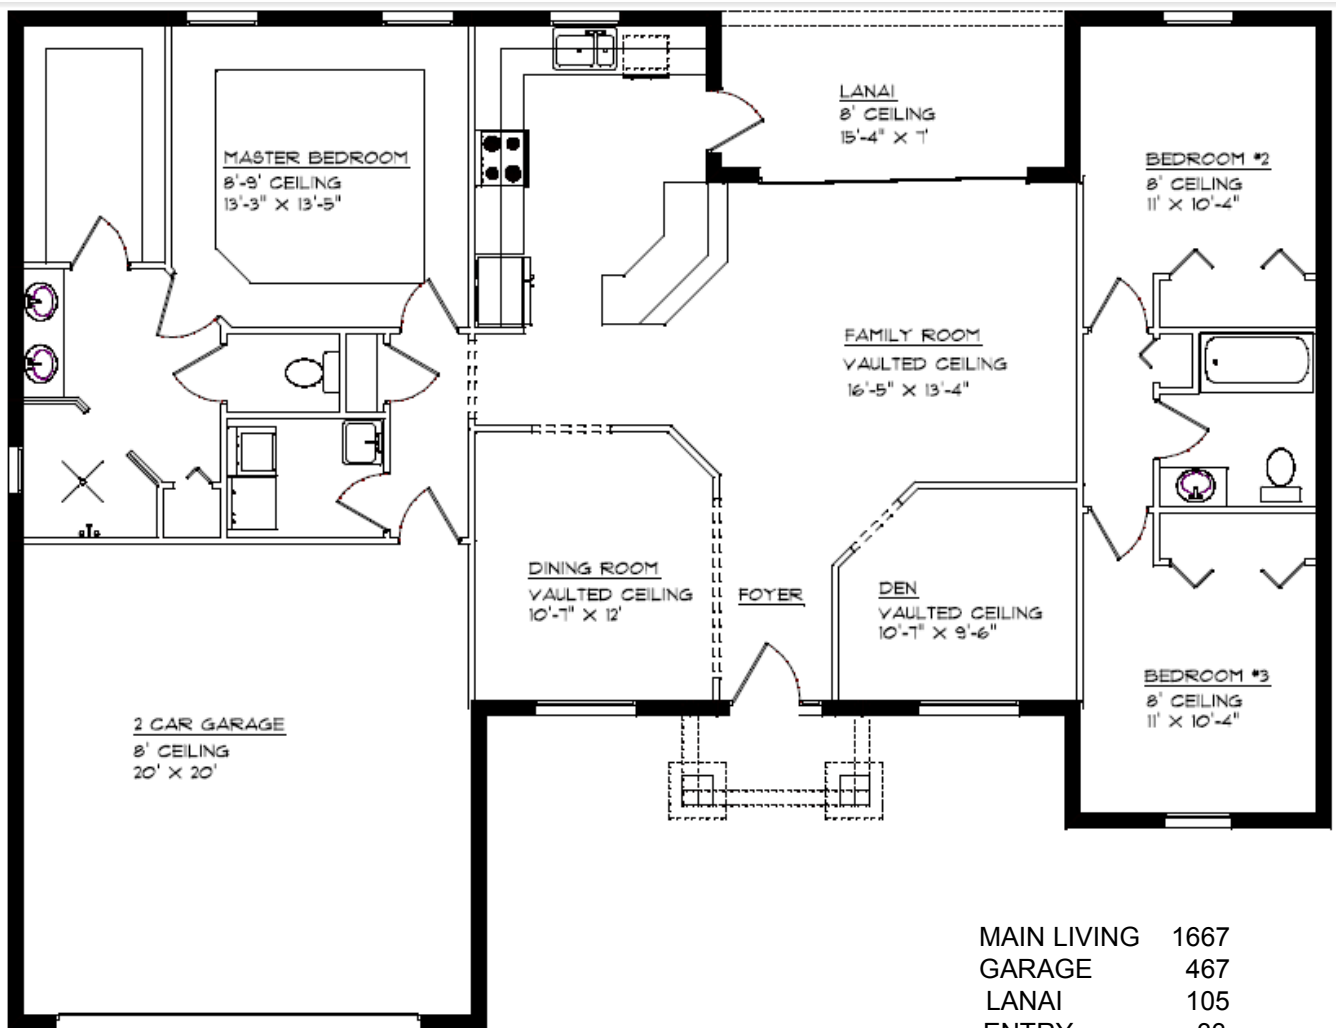

# CLASSIC

CUSTOM HOMES INC.

**“1667” MODEL**

MAIN LIVING	1667
GARAGE	467
LANAI	105
ENTRY	33
<b>TOTAL</b>	<b>2272</b>

Room sizes are approximate.