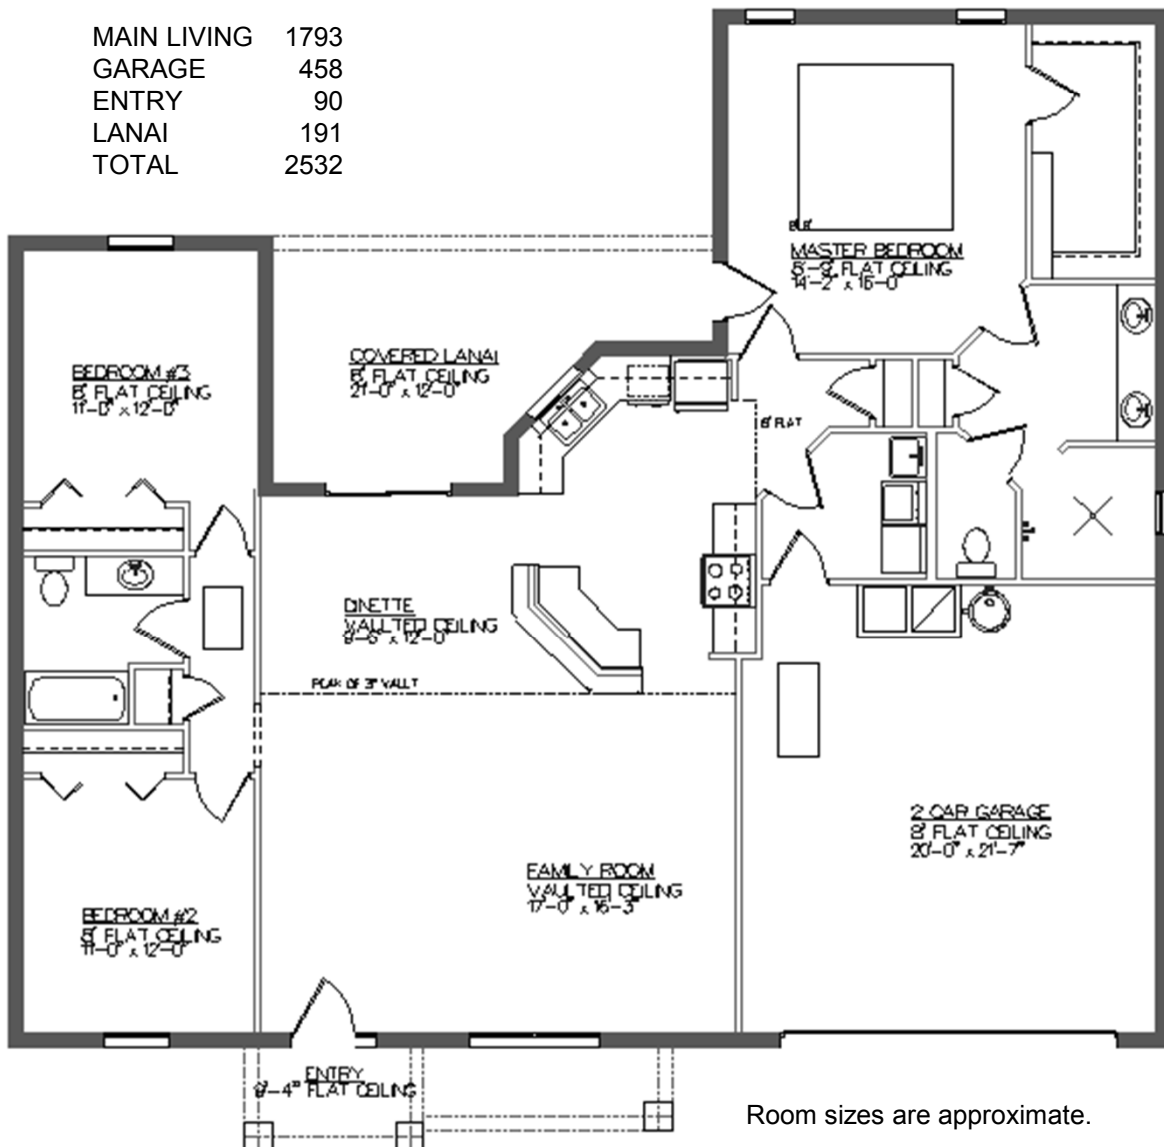

MAIN LIVING	1793
GARAGE	458
ENTRY	90
LANAI	191
TOTAL	2532

Room sizes are approximate.